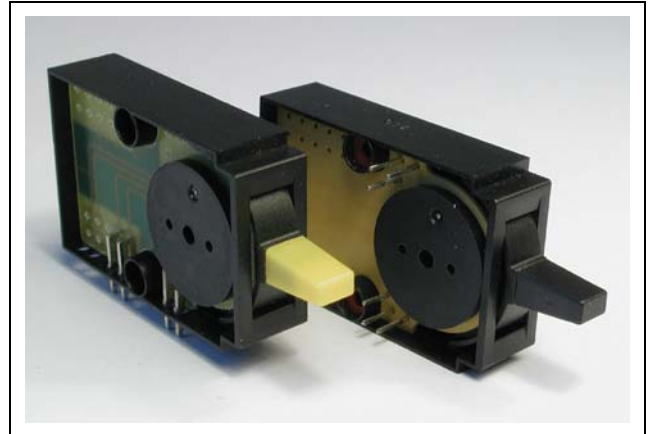

Data Sheet

Toggle Switch, Type TE and TU

The TE switch is designed for horizontal mounting, the TU is designed for vertical mounting to the PCB. The switches can be combined with other components of the T-System.

The switches are available with non-snap momentary action and latch-down maintained contact as 2- and 3-position models. The toggles can be delivered in different colours.

The switches are 10.16 mm wide. The installation depth for BCD coded switches is 40 mm, and for decimally coded switches 56.5 mm.

Dimensions

Hole Pattern/Connections

Order Number Configuration

Type ①	Position of decade ②	Switching Function ③			Code	
		Version	Toggle Pos. A	Togg. Pos. Center		Toggle Pos. B
 TE	 1 2 3 4	 Pos. A	1-2 M. OFF	1-2 ON	-	01
			3-4 M. ON	3-4 OFF	-	
		 Pos. B	1-2 OFF	1-2 ON	-	02
			3-4 ON	3-4 OFF	-	
 TU	not applicable 0	 Pos. B	1-2 M. OFF	1-2 ON	1-2 M. OFF	11
			3-4 M. ON	3-4/5-6 OFF	5-6 M. ON	
		 Pos. A	1-2 OFF	1-2 ON	1-2 OFF	12
			3-4 ON	3-4/5-6 OFF	5-6 ON	
		 Pos. B	1-2 M. OFF	1-2 ON	1-2 OFF	21
			3-4 M. ON	3-4/5-6 OFF	5-6 ON	
 Pos. A	1-2 OFF	1-2 ON	1-2 M. OFF	22		
	3-4 ON	3-4/5-6 OFF	5-6 M. ON			