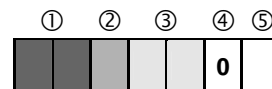

Dimensions

Hole Pattern/Connections

Order Number Configuration

Type ①	Position of decade ②	Switching Function ③			Code	
		Version	Toggle Pos. A	Togg. Pos. Center		Toggle Pos. B
 TE	 1 2 3 4	 Pos. A	1-2 M. OFF	1-2 ON	-	01
			3-4 M. ON	3-4 OFF	-	
		 Pos. B	1-2 OFF	1-2 ON	-	02
			3-4 ON	3-4 OFF	-	
 TU	not applicable 0	 Pos. B	1-2 M. OFF	1-2 ON	1-2 M. OFF	11
			3-4 M. ON	3-4/5-6 OFF	5-6 M. ON	
		 Pos. A	1-2 OFF	1-2 ON	1-2 OFF	12
			3-4 ON	3-4/5-6 OFF	5-6 ON	
		 Pos. B	1-2 M. OFF	1-2 ON	1-2 OFF	21
			3-4 M. ON	3-4/5-6 OFF	5-6 ON	
 Pos. A	1-2 OFF	1-2 ON	1-2 M. OFF	22		
	3-4 ON	3-4/5-6 OFF	5-6 M. ON			

M. = Momentary Action

④ Colour of housing	black	0
⑤ Colour of toggle	black	0
	red	2
	yellow	4
	green	5
	blue	6
	grey	8

Ordering Key

- ① Type
- ② Position of decade
- ③ Switching function
- ④ Housing black
- ⑤ Colour of toggle