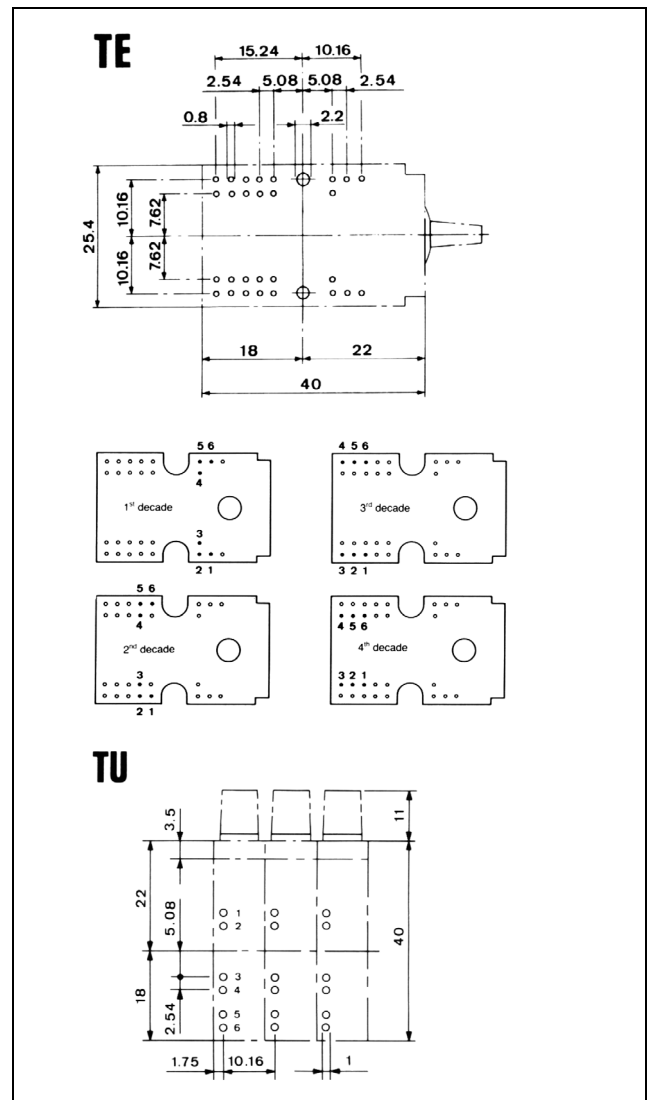

Data Sheet

Toggle Switch, Type TE and TU

The TE switch is designed for horizontal mounting, the TU is designed for vertical mounting to the PCB. The switches can be combined with other components of the T-System.

The switches are available with non-snap momentary action and latch-down maintained contact as 2- and 3-position models. The toggles can be delivered in different colours.

The switches are 10.16 mm wide. The installation depth for BCD coded switches is 40 mm, and for decimally coded switches 56.5 mm.

Dimensions

Hole Pattern/Connections

Order Number Configuration

Type ①	Position of decade ②	Switching Function ③			Code	
		Version	Toggle Pos. A	Togg. Pos. Center		Toggle Pos. B
 TE	 1 2 3 4	 Pos. A	1-2 M. OFF	1-2 ON	-	01
			3-4 M. ON	3-4 OFF	-	
		 Pos. B	1-2 OFF	1-2 ON	-	02
			3-4 ON	3-4 OFF	-	
 TU	not applicable 0	 Pos. B	1-2 M. OFF	1-2 ON	1-2 M. OFF	11
			3-4 M. ON	3-4/5-6 OFF	5-6 M. ON	
		 Pos. A	1-2 OFF	1-2 ON	1-2 OFF	12
			3-4 ON	3-4/5-6 OFF	5-6 ON	
		 Pos. B	1-2 M. OFF	1-2 ON	1-2 OFF	21
			3-4 M. ON	3-4/5-6 OFF	5-6 ON	
 Pos. A	1-2 OFF	1-2 ON	1-2 M. OFF	22		
	3-4 ON	3-4/5-6 OFF	5-6 M. ON			

Order number (example)

Type TU,
switching function 21 (M. ON in pos. A, ON in pos. B),
housing black, toggle red

Specifications are subject to change without notice.