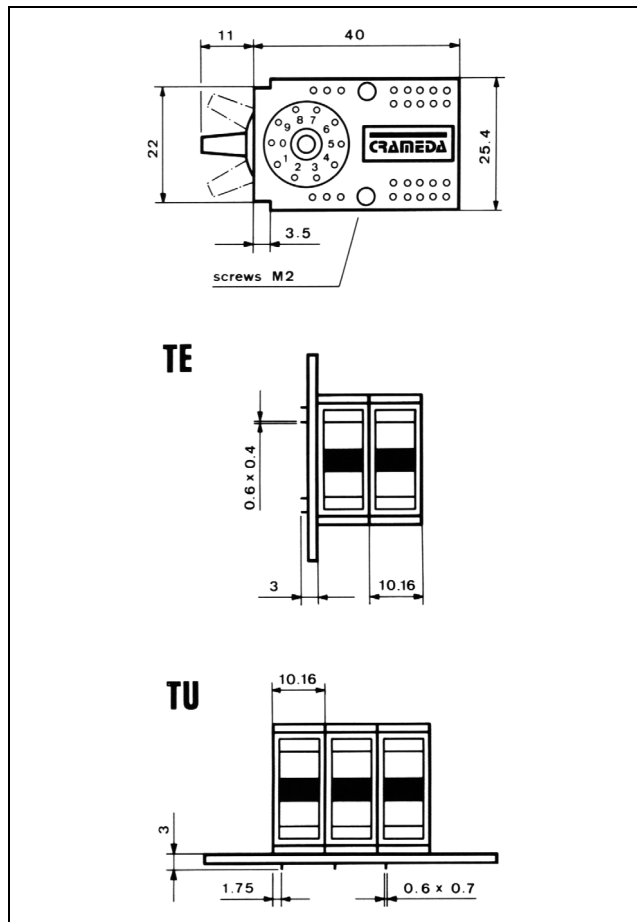

Data Sheet

Toggle Switch, Type TE and TU

The TE switch is designed for horizontal mounting, the TU is designed for vertical mounting to the PCB. The switches can be combined with other components of the T-System.

The switches are available with non-snap momentary action and latch-down maintained contact as 2- and 3-position models. The toggles can be delivered in different colours.

The switches are 10.16 mm wide. The installation depth for BCD coded switches is 40 mm, and for decimally coded switches 56.5 mm.

Dimensions

Hole Pattern/Connections

Order Number Configuration

Type ①	Position of decade ②	Switching Function ③			Code	
		Version	Toggle Pos. A	Togg. Pos. Center		Toggle Pos. B
 TE	 1 2 3 4	 Pos. A	1-2 M. OFF	1-2 ON	-	01
			3-4 M. ON	3-4 OFF	-	
		 Pos. B	1-2 OFF	1-2 ON	-	02
			3-4 ON	3-4 OFF	-	
 TU	not applicable 0	 Pos. B	1-2 M. OFF	1-2 ON	1-2 M. OFF	11
			3-4 M. ON	3-4/5-6 OFF	5-6 M. ON	
		 Pos. A	1-2 OFF	1-2 ON	1-2 OFF	12
			3-4 ON	3-4/5-6 OFF	5-6 ON	
		 Pos. B	1-2 M. OFF	1-2 ON	1-2 OFF	21
			3-4 M. ON	3-4/5-6 OFF	5-6 ON	
 Pos. A	1-2 OFF	1-2 ON	1-2 M. OFF	22		
	3-4 ON	3-4/5-6 OFF	5-6 M. ON			

Order number (example)

Type TU,
switching function 21 (M. ON in pos. A, ON in pos. B),
housing black, toggle red

Specifications are subject to change without notice.