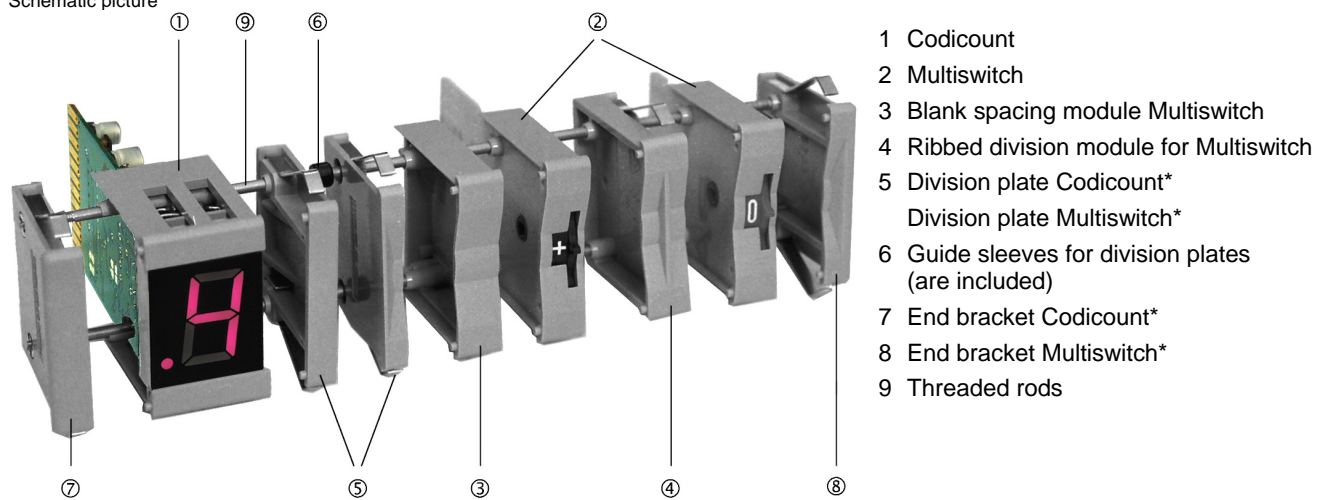

End brackets, mounting accessories and block assembly of Thumbwheel Switches Multiswitch and 7-Segment LED Displays Codicount

Block Assembly: Mounting of Codicount and Multiswitch

Ready to install blocks are built-up by line up the individual modules (Codicount, Multiswitch, division plates, left and right end brackets). The blocks are secured with threaded rods. The completed blocks are inserted into the cut-out of the front panel. Spring catches locate the block in the front panel.

Schematic picture

- 1 Codicount
- 2 Multiswitch
- 3 Blank spacing module Multiswitch
- 4 Ribbed division module for Multiswitch
- 5 Division plate Codicount*
Division plate Multiswitch*
- 6 Guide sleeves for division plates (are included)
- 7 End bracket Codicount*
- 8 End bracket Multiswitch*
- 9 Threaded rods

Threaded rods of size M 2.5 and M 2 with a continuous thread are available on special request.

The following Multiswitch series are an exception:

Multiswitch series D, U, V and Z and **Codicount series 100 and 300** switches are assembled by simply pressing them together. No threaded rods or nuts are required.

Block assembly of water proofed **Multiswitch range Q** is achieved by means of rubber gaskets and metal clamps.

Crameda provides you with "ready to install" units.

Ordering table for threaded rods for block assembly