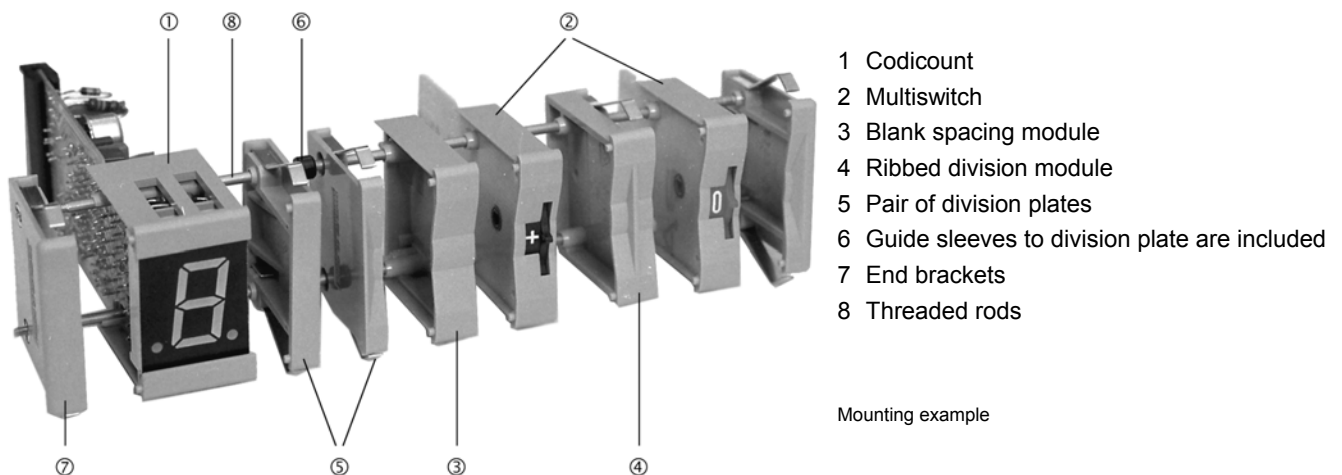

## End brackets, mounting accessories and block assembly of Thumbwheel Switches Multiswitch and 7-Segment LED Displays Codicount

### Mounting instructions:

The individual switch modules (1) are arranged into switch assemblies.

These are completed by two end brackets (6) and held together with two or four threaded rods (7) and slotted nuts (8).

Switch types for front mounting are secured by retaining springs. Switch types for rear mounting are inserted into the front panel cut-out from behind and secured by four screws.

For **Multiswitch ranges A, B, G and W** and **Codicount series 900** 4 threaded rods M 2,5 and slotted nuts M 2,5 are required.  
For **Multiswitch ranges H, L, M, P, R and S** and **Codicount series 200, 500 and 800** 2 threaded rods M 2 and slotted nuts M 2 are required