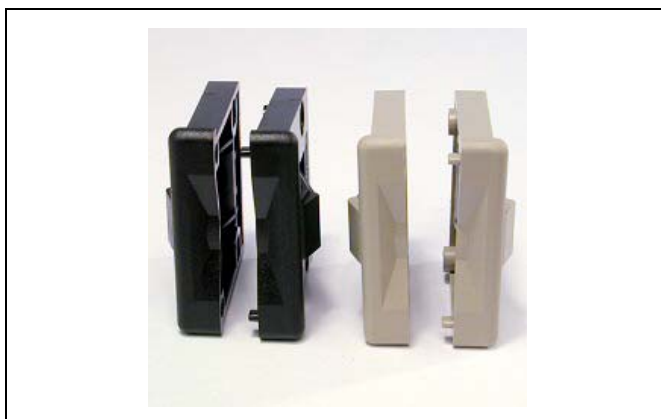

### Mounting instructions:

The individual switch modules (1) are arranged into switch assemblies.

These are completed by two end brackets (6) and held together with two or four threaded rods (7) and slotted nuts (8).

Switch types for front mounting are secured by retaining springs. Switch types for rear mounting are inserted into the front panel cut-out from behind and secured by four screws.

For **Multiswitch ranges A, B, G and W** and **Codicount series 900** 4 threaded rods M 2,5 and slotted nuts M 2,5 are required.  
For **Multiswitch ranges H, L, M, P, R and S** and **Codicount series 200, 500 and 800** 2 threaded rods M 2 and slotted nuts M 2 are required

Threaded rods of size M 2.5 and M 2 with a continuous thread are available on special request.

Block assembly of water proofed **Multiswitch range Q** is achieved by means of rubber gaskets and metal clamps.

Based on customer specification, Crameda Intersys AG provides block assembly of switches as a "ready to install" service.